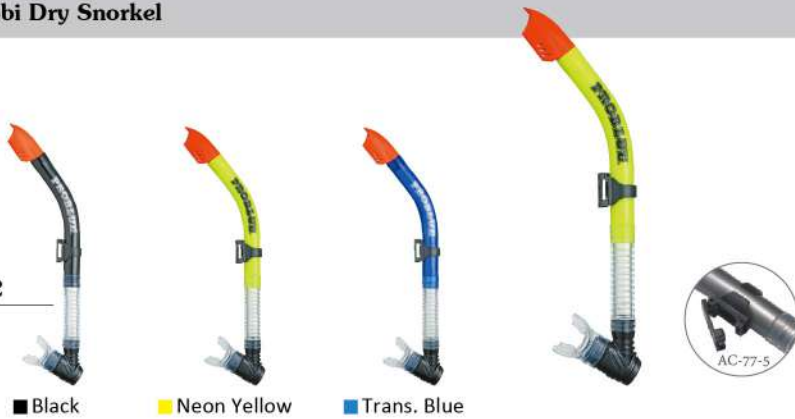

SN-1202 Gobi Dry Snorkel

SN-1202

■ Black   ■ Neon Yellow   ■ Trans. Blue

- Innovative large bore purge style semi-dry snorkel.
- Crystal silicone flex-section & AC-21-T mouthpiece.
- One way purge valve for effortless clearing water.
- Deluxe splash guard, and easy adjusting AC-77-5 quick-release keeper.
- Available colors: Black, Neon Yellow, Trans. Blue, Trans. Red

US$ 19 / CNY 138