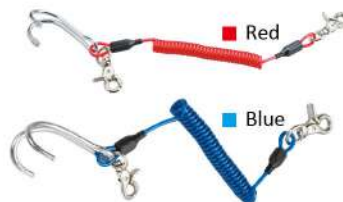

Heavy Duty Shock Line

- w / wire interior, double end brass snaps w / nikel plating and a stainless hook.
- Color: Blue, Red
  US$ 28 / CNY 198

AC-30-10A