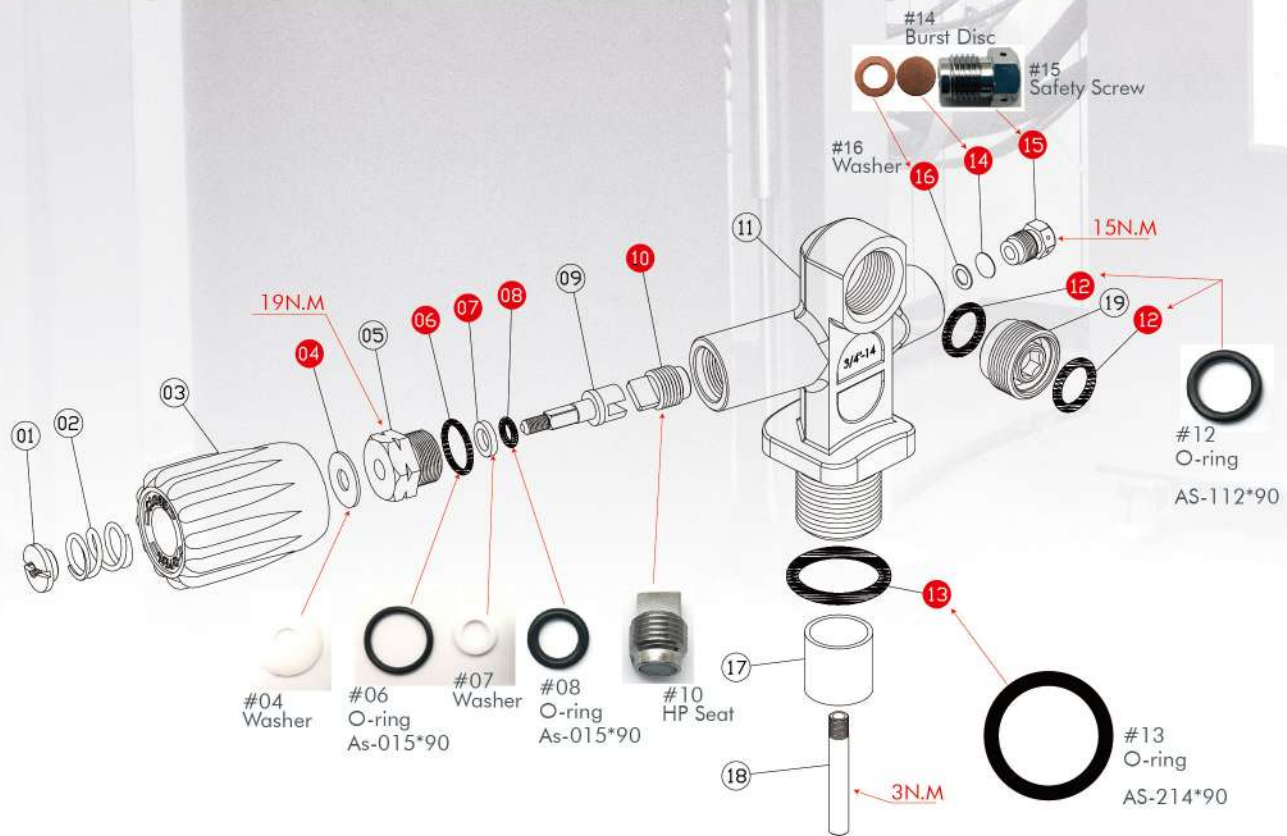

### IM16-1 Keep In Repair

IM16-1

Item	Product ID	Product Name	Quantity
01	RP-IM-16-1-#01	KNOB NUT	1
02	RP-IM-16-1-#02	SPRING	1
03	AC-96-4	HAND KNOB	1
04	RP-IM-16-1-#04	WASHER	1
05	RP-IM-16-1-#05	HEX NUT	1
06	RP-IM-16-1-#06	O-RING AS-015*90	1
07	RP-IM-16-1-#07	WASHER	1
08	RP-IM-16-1-#08	O-RING AS-010*90	1
09	RP-IM-16-1-#09S	SPINDLE	1
10	RP-IM-16-1-#10	HP SEAT	1