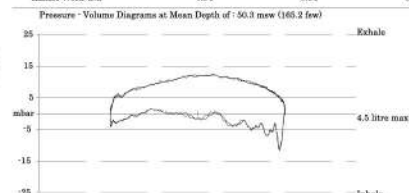

Equipment	FR9019BS			
Regulator Type				
Serial Number				
Interstage Pressure Static	15.12 barg			
Resistance (2 Loops, SA: 1000)	Mean	Min	Max	
Inhale Pressure (mbar)	11.24	10.28	11.54	11.54
Inhale Pos Pressure (mbar)	1.69	1.57	1.81	1.81
Exhale Pressure (mbar)	12.45	12.29	12.51	12.51
Ext Work of Breathing (J/D)	1.14	1.13	1.14	1.14
Inhale Work (J/D)	0.20	0.20	0.20	0.20
Pos Inhale Work (J/D)	0.02	0.02	0.02	0.02
Exhale Work (J/D)	0.94	0.94	0.94	0.94