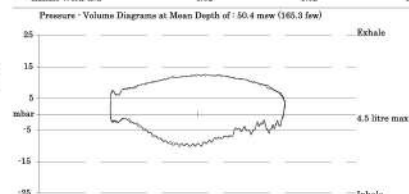

Equipment	FR9020BS			
Regulator Type				
Serial Number				
Interstage Pressure Static	9.98 barg			
Resistance (2 Loops, SA: 1000)	Mean	Min	Max	
Inhale Pressure (mbar)	10.26	10.26	10.26	10.26
Inhale Pos Pressure (mbar)	2.73	2.30	3.08	3.08
Exhale Pressure (mbar)	12.63	12.59	12.67	12.67
Ext Work of Breathing (J/D)	1.20	1.20	1.20	1.20
Inhale Work (J/D)	0.20	0.20	0.20	0.20
Pos Inhale Work (J/D)	0.00	0.00	0.00	0.00
Exhale Work (J/D)	1.02	1.02	1.02	1.02