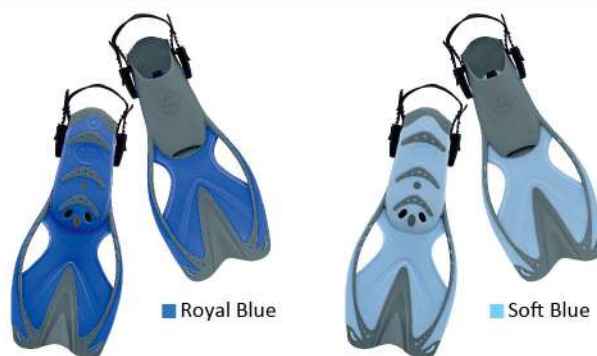

F-786 Wizard Pro

■ Royal Blue

■ Soft Blue

Junior For Kids

US$ 23 / CNY 168

- Designed specially for Kids, easy to carry outside.
- Anti-slip rubber pads on the bottom of fin keep Kids safe.
- High quality flexible blade for maximum power and same great performance.
- Soft T.P.R Rubber foot pocket and PP material.
- Lightweight blade reduces kicking effort.
- Smart quick-release buckle design for kids more convenience.
- Available colors: ■ Neon Yellow, ■ Royal Blue, ■ Soft Blue
- Available size: L/XL

F-786

Size	L / XL
USA	1-4
EUR	30-35