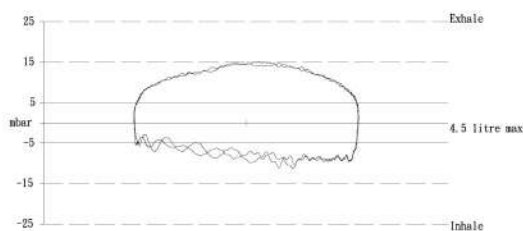

FS-8520B plus RO-20B System

US$ 399 / CNY 2,878

- A reliable performance and compact package, which can meet with most diving conditions and sport divers best choice.
- Diaphragm system prevents entry of water and pollutants, and balanced technology allows prompt delivery of air at all tank pressure.
- FS-850B + RO-20B + 28 inches low pressure hose combination.

Equipment		FR-8520B		
Regulator Type		FR-8520B		
Serial Number				
Interstage Pressure Static		13.28 barg		
Results (2 Loops, SA: 100)				
Inhale Pressure (mbar)	Mean	Min	Max	
	11.22	11.17	11.27	
Inhale Pos Pressure (mbar)	1.72	1.27	2.18	
Exhale Pressure (mbar)	14.82	14.49	15.14	
Ext Work of Breathing (J/l)	1.93	1.91	1.95	
Inhale Work (J/l)	0.74	0.74	0.75	
Pos Inhale Work (J/l)	0.00	0.00	0.00	
Exhale Work (J/l)	1.19	1.18	1.20	

Pressure - Volume Diagrams at Mean Depth of : 51.0 msw (167.2 fsw)