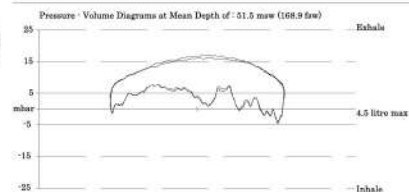

Equipment	FR-8525BS			
Regulator Type				
Serial Number				
Interstage Pressure Static	9.14 barg			
Resistance (2 Loops, SA: 1000)	Mean	Min	Max	
Inhale Pressure (mbar)	4.54	4.54	4.54	4.54
Inhale Pos Pressure (mbar)	7.67	7.63	7.70	7.70
Exhale Pressure (mbar)	16.74	16.29	17.18	17.18
Ext Work of Breathing (J/D)	1.37	1.35	1.39	1.39
Inhale Work (J/D)	0.02	0.02	0.08	0.08
Pos Inhale Work (J/D)	0.37	0.37	0.37	0.37
Exhale Work (J/D)	1.35	1.33	1.37	1.37