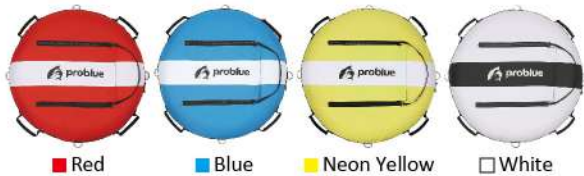

## AC-107-6 Free Diving Buoy

■ Red ■ Blue ■ Neon Yellow □ White

US\$ 109 / CNY 758 (AC-107-6)

US\$ 119 / CNY 828 (AC-107-6R)