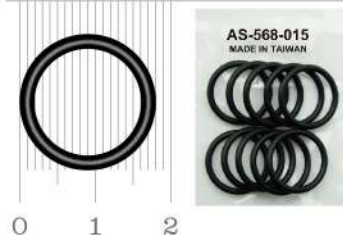

Divers O-ring

US$ 1 / CNY 7

- 10 pcs packed with zip bag, for AS-568-015V (Viton)

AS-568-112(N.B.R)