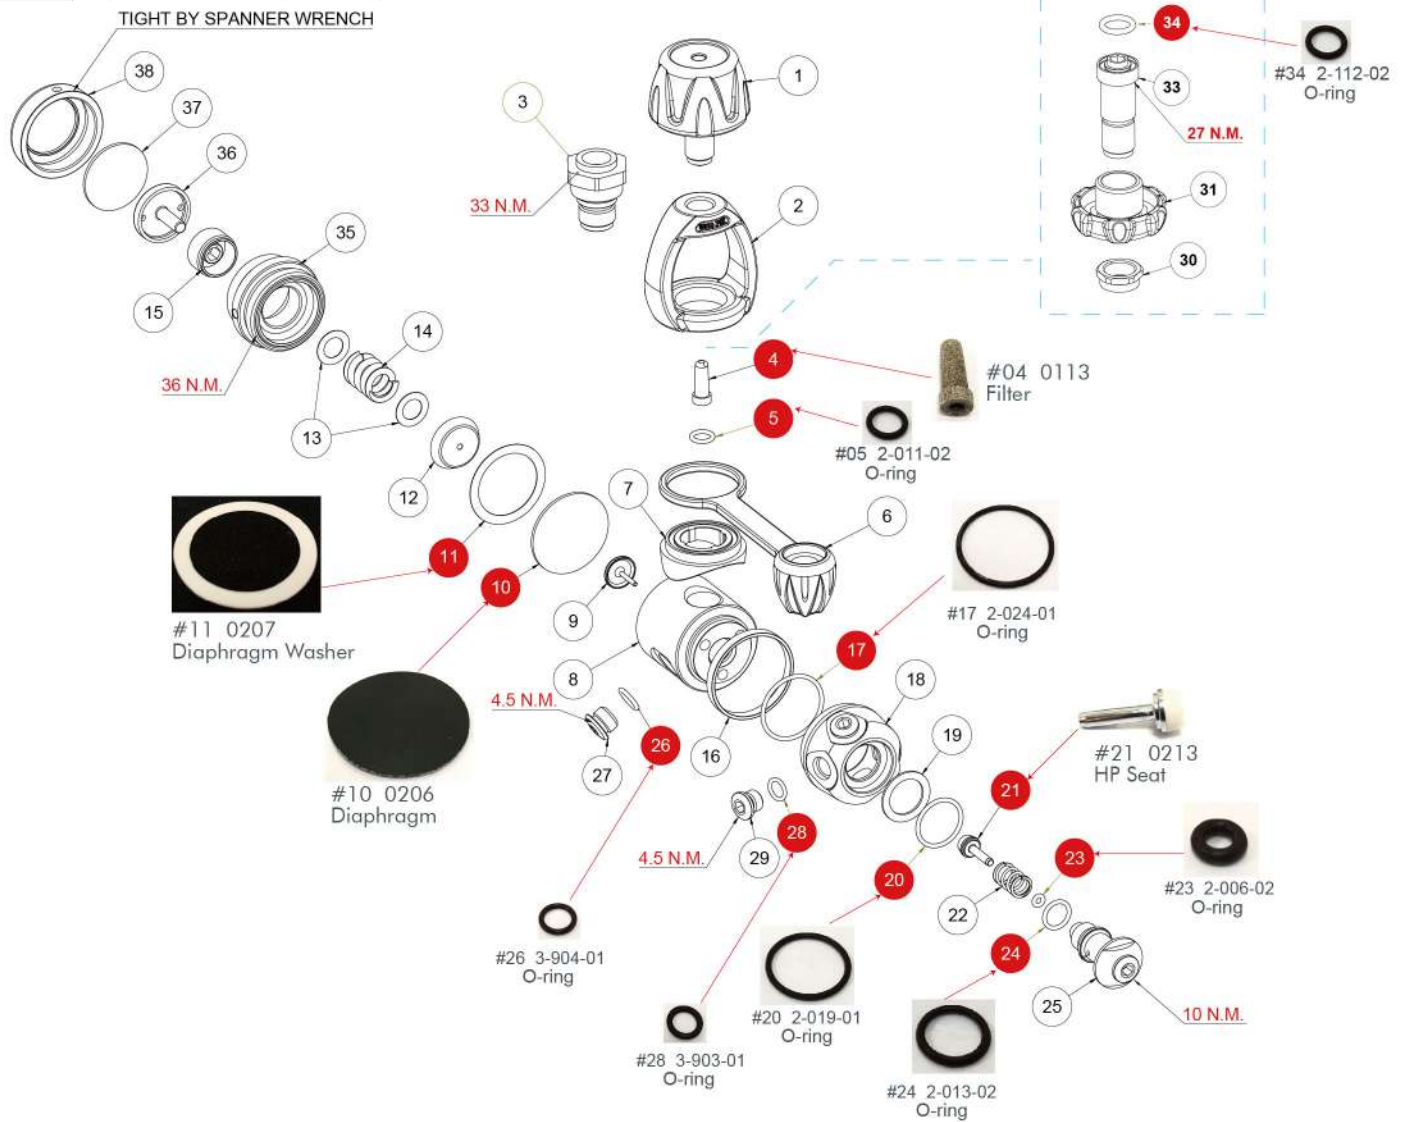

FS250B DIAPHRAGM BALANCE REG PART LIST			
Item	Product ID	Product Name	Quantity
01	0111S-CS	YOKE KNOB ASSEMBLY	1
02	0055-CBB	YOKE	1
03	0133-CS	YOKE RETAINER	1
04	0113	FILTER	1
05	2-011-02	AS568-011 O-RING N90	1
06	0118	DUST CAP	1
07	0132	SADDLE	1
08	0201-CBB	BODY	1
09	0205	LIFTER	1
10	0206	DIAPHRAGM	1
11	0207	DIAPHRAGM WASHER	1
12	0208-CS	SPRING SEAT	1
13	0209	SPRING WASHER	2
14	0210	MAIN SPRING	1
15	0212-CS	ADJUST SCREW	1
16	0216-CS	STYLE RING-BRASS	1
17	2-024-01	AS-568-024 O-RING N70	1
18	0202-CBB	TURRET	1
19	0204	THRUST WASHER	1
20	2-019-01	AS-568-019 O-RING N70	1

FS250B DIAPHRAGM BALANCE REG PART LIST			
Item	Product ID	Product Name	Quantity
21	0213	HP SEAT	1
22	0215	BALANCE SPRING	1
23	2-006-02	AS-568-006 O-RING N90	1
24	2-013-02	AS-568-013 O-RING N90	1
25	0406-CBB	TURRER BOLT-5TH	1
26	3-904-01	AS-568-904 O-RING N70	2
27	0108-CS	HP PLUG	2
28	3-903-01	AS-568-903 O-RING N70	4
29	0109-CS	LP PLUG	4
30	0423-CS	DIN NUT	1
31	0116-CS	DIN WHEEL KNOB ASSEMBLY	1
32	2-012-02	O-RING NBR	1
33	0278-CS	DIN RETAINER	1
34	2-112-02	O-RING NBR	1
35	0225-CS	DIAPHRAGM CLAMP	1
36	0223-RD	TRANS PISTON	1
37	0800-BK(PB)	SILICONE DISK	1
38	0227-CBB	ENV CAP	1