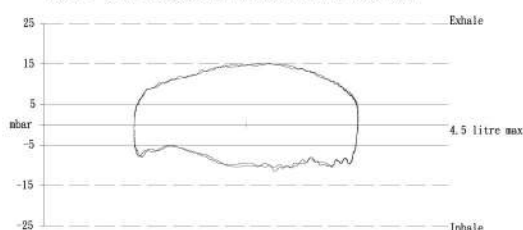

FS-8520BD plus RO-20B System

US$ 399 / CNY 2,878

- A reliable performance and compact package, which can meet with most diving conditions and sport divers best choice.
- Diaphragm system prevents entry of water and pollutants, and balanced technology allows prompt delivery of air at all tank pressure.
- FS-850BD + RO-20B + 28 inches low pressure hose combination.

Equipment		FR-8520BD		
Regulator Type		FR-8520BD		
Serial Number				
Interstage Pressure Static		12.60 barg		
Results (2 Loops, SA: 100)				
Inhale Pressure (mbar)	Mean	Min	Max	
	11.08	10.69	11.47	
Inhale Pos Pressure (mbar)	2.29	2.00	2.58	
Exhale Pressure (mbar)	15.24	15.23	15.25	
Ext Work of Breathing (J/l)	2.65	2.05	2.05	
Inhale Work (J/l)	0.84	0.84	0.84	
Pos Inhale Work (J/l)	0.00	0.00	0.00	
Exhale Work (J/l)	1.21	1.21	1.21	

Pressure - Volume Diagrams at Mean Depth of : 50.5 msw (165.7 fsw)