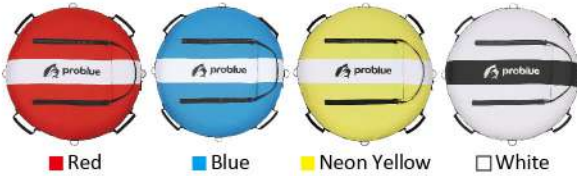

AC-107-6 Free Diving Buoy

■ Red

■ Blue

■ Neon Yellow

□ White