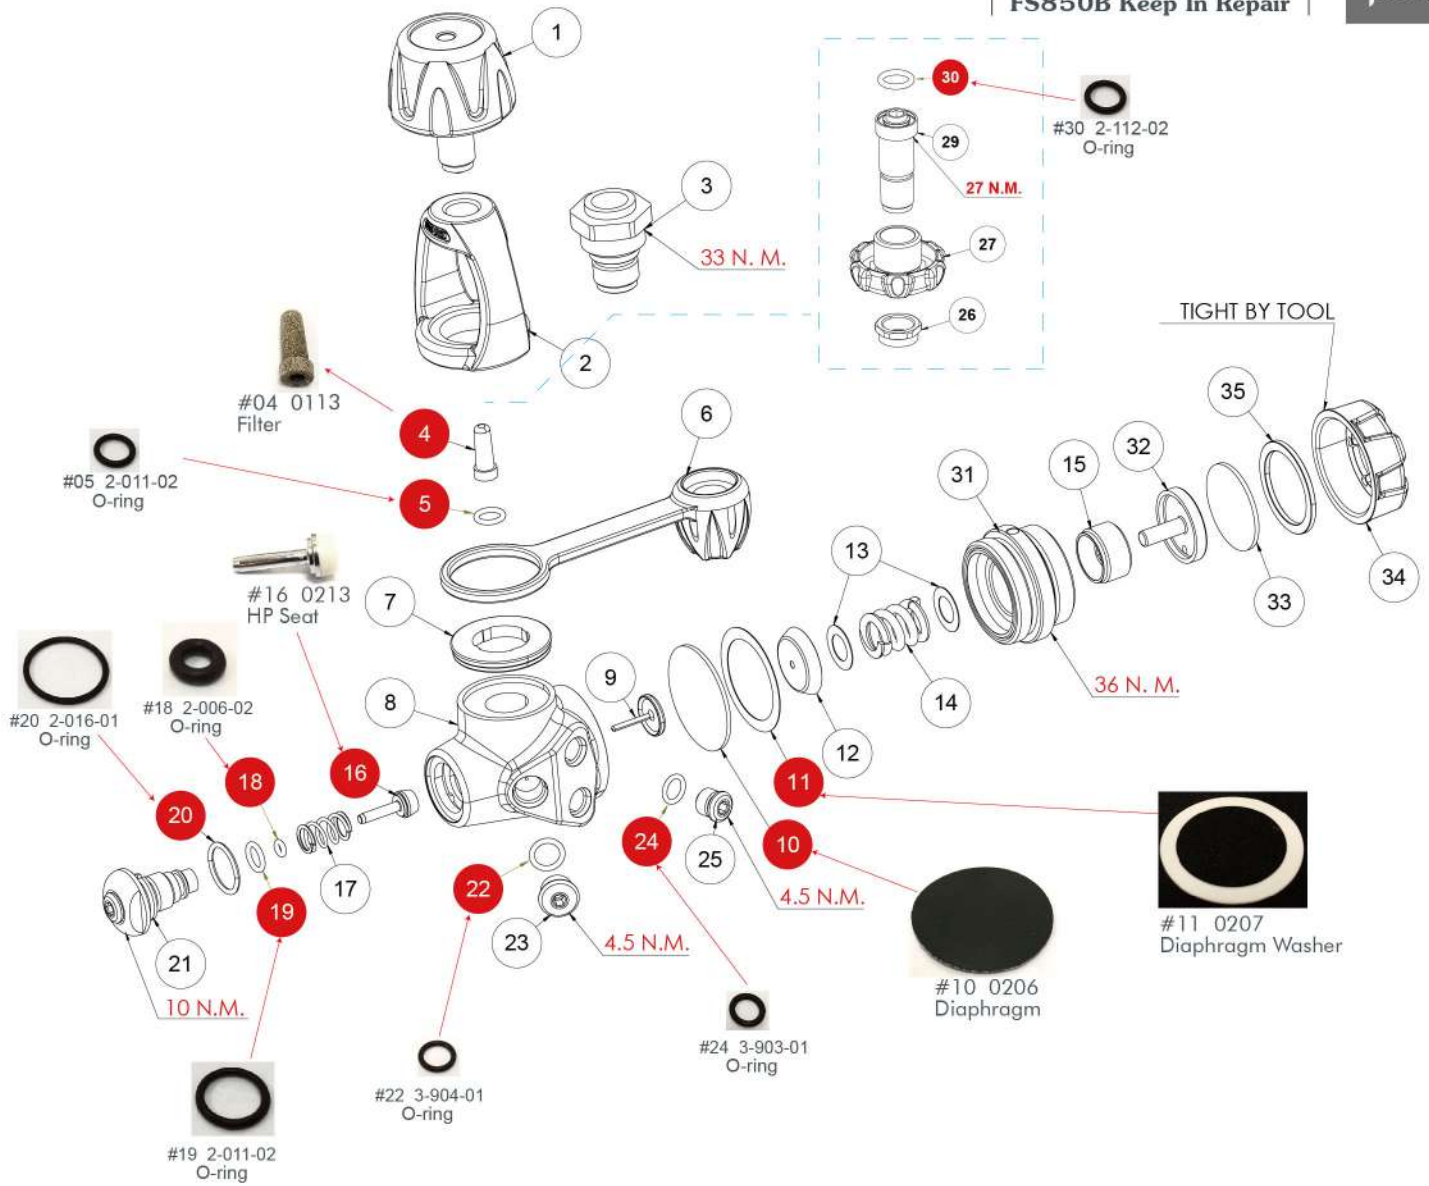

FS850B DIAPHRAGM BALANCE REG PART LIST			
Item	Product ID	Product Name	Quantity
01	0111S-CS	YOKE KNOB ASSEMBLY (Y)	1
02	0055-CBB	3500 PSI YOKE (Y)	1
03	0133-CS	YOKE RETAINER (Y)	1
04	0113	FILTER	1
05	2-011-02	O-RING N90	1
06	0118	DUST CAP	1
07	0119	SADDLE	1
08	0606-CBB-PB	MAIN HOUSING	1
09	0229	LIFTER	1
10	0206	DIAPHRAGM	1
11	0207	DIAPHRAGM WASHER	1
12	0208-CS	SPRING SEAT	1
13	0209	SPRING WASHER	2
14	0210	MAIN SPRING	1
15	0212-CS	ADJUST SCREW	1
16	0213	HP SEAT	1
17	0215	BALANCE SPRING	1
18	2-006-02	O-RING N90	1
19	2-011-02	O-RING N90	1

FS850B DIAPHRAGM BALANCE REG PART LIST			
Item	Product ID	Product Name	Quantity
20	2-016-01	O-RING N70	1
21	0562-CBB	BALANCE PLUG	1
22	3-904-01	AS-568-904 O-RING N70	2
23	0108-CS	HP PLUG	2
24	3-903-01	O-RING N70	4
25	0109-CS	LP PLUG	4
26	0423-CS	DIN BOLT NUT(D)	1
27	0116-CS	DIN WHEEL KNOB (D)	1
28	2-012-02	O-RING N90	1
29	0278-CB	DIN BOLT (D)	1
30	2-112-02	O-RING N90 (D)	1
31	0225-CS	DIAPHRAGM CLAMP	1
32	0223-RD	TRANS PISTON	1
33	0226-BK	SILICONE DISK	1
34	0222-BK	ENV CAP	1
35	0224-RD	PUSH DISK	1