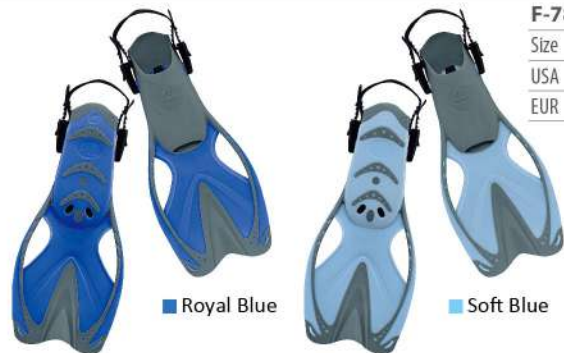

F-786 Wizard Pro

F-786	
Size	L / XL
USA	1-4
EUR	30-35

■ Royal Blue ■ Soft Blue

Junior For Kids US$ 23 / CNY 168

- Designed specially for Kids, easy to carry outside.
- Anti-slip rubber pads on the bottom of fin keep Kids safe.
- High quality flexible blade for maximum power and same great performance.
- Soft T.P.R Rubber foot pocket and PP material.
- Lightweight blade reduces kicking effort.
- Smart quick-release buckle design for kids more convenience.
- Available colors: ■ Neon Yellow, ■ Royal Blue, ■ Soft Blue
- Available size: L/XL