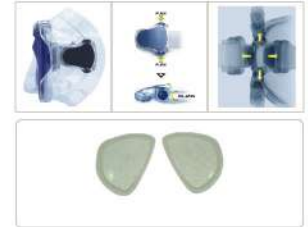

### ■ MS-A248 / Tiara 2 / Asian Fit Design ■ MS-248 / Tiara 2 / European Fit Design

- Unique and patented tri-colors accent frame design.
- Crystal silicone double feather-edge facial skirt and mask strap, super low volume with excellent wide field of vision.
- Unique flexible buckle system attachment swivels with facial movements & absorb shock, preventing buckle breakage when mask is bumped.
- Patented push-button buckles allow easy, quick strap adjustment.
- Optical lens range are available from -1.5 to -5.0 by -0.5 increments, and -5.0, -6.0, -7.0.