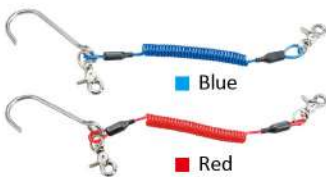

Heavy Duty Shock Line

- w / wire interior, double end brass snaps w / nikel plating and a stainless hook.
- Color: Blue, Red
  US$ 26 / CNY 188

AC-94-2