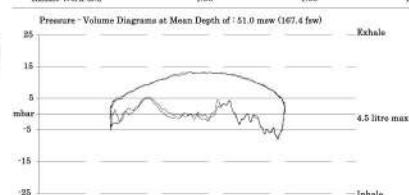

Equipment	FR-8525BDS			
Regulator Type				
Serial Number				
Interstage Pressure Static	16.21 barg			
Resistance (2 Loops, SA: 1000)	Mean	Min	Max	
Inhale Pressure (mbar)	7.94	7.94	7.94	7.94
Inhale Pos Pressure (mbar)	6.18	4.92	5.40	5.40
Exhale Pressure (mbar)	15.23	13.28	15.26	15.26
Ext Work of Breathing (J/D)	1.13	1.12	1.14	1.14
Inhale Work (J/D)	0.13	0.12	0.13	0.13
Pos Inhale Work (J/D)	0.09	0.09	0.10	0.10
Exhale Work (J/D)	1.00	1.00	1.01	1.01