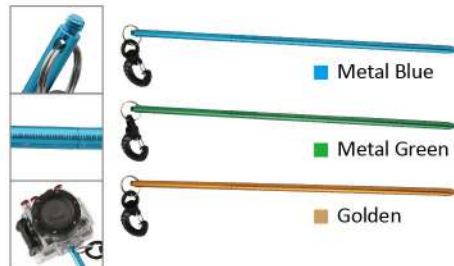

AC-95-4

Underwater Rattle & Pointer

- Underwater pointer with stainless snap hook, bar length: 13.9"(35.4cm)

US$ 16 / CNY 108

AC-95-3A

Underwater Rattle & Pointer

- Underwater pointer with shock line and swivel clip & bar length: 13.9"(35.4cm)

US$ 14 / CNY 98

AC-95-7B

Underwater Rattle Pointer

- 8" (20.3cm) bar.
- Color: Blue, Green, Gold

US$ 14 / CNY 98

AC-42