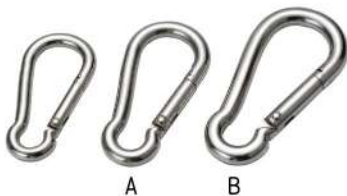

CP-11

Stainless Steel Carabiner

- CP-11- 2.43" (61mm) overall length, 0.23" (6.0mm) thickness.
- CP-11-A- 2.8" (71mm) overall length, 0.27" (7.0mm) thickness.
- CP-11-B- 3.17" (81mm) overall length, 0.31" (8.0mm) thickness.

US$ 4 / CNY 29 (CP-11)

US$ 7 / CNY 47 (CP-11-A)

US$ 8 / CNY 54 (CP-11-B)