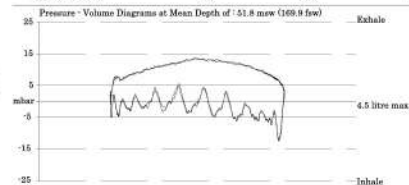

Equipment	FR8519BS			
Regulator Type				
Serial Number				
Interstage Pressure Static	9.24 barg			
Resistance (2 Loops, SA: 1000)	Mean	Min	Max	
Inhale Pressure (mbar)	10.41	10.28	10.54	10.54
Inhale Pos Pressure (mbar)	5.19	4.88	5.50	5.50
Exhale Pressure (mbar)	13.56	13.49	13.63	13.63
Ext Work of Breathing (J/D)	1.28	1.27	1.28	1.28
Inhale Work (J/D)	0.23	0.23	0.24	0.24
Pos Inhale Work (J/D)	0.05	0.05	0.06	0.06
Exhale Work (J/D)	1.05	1.05	1.06	1.06